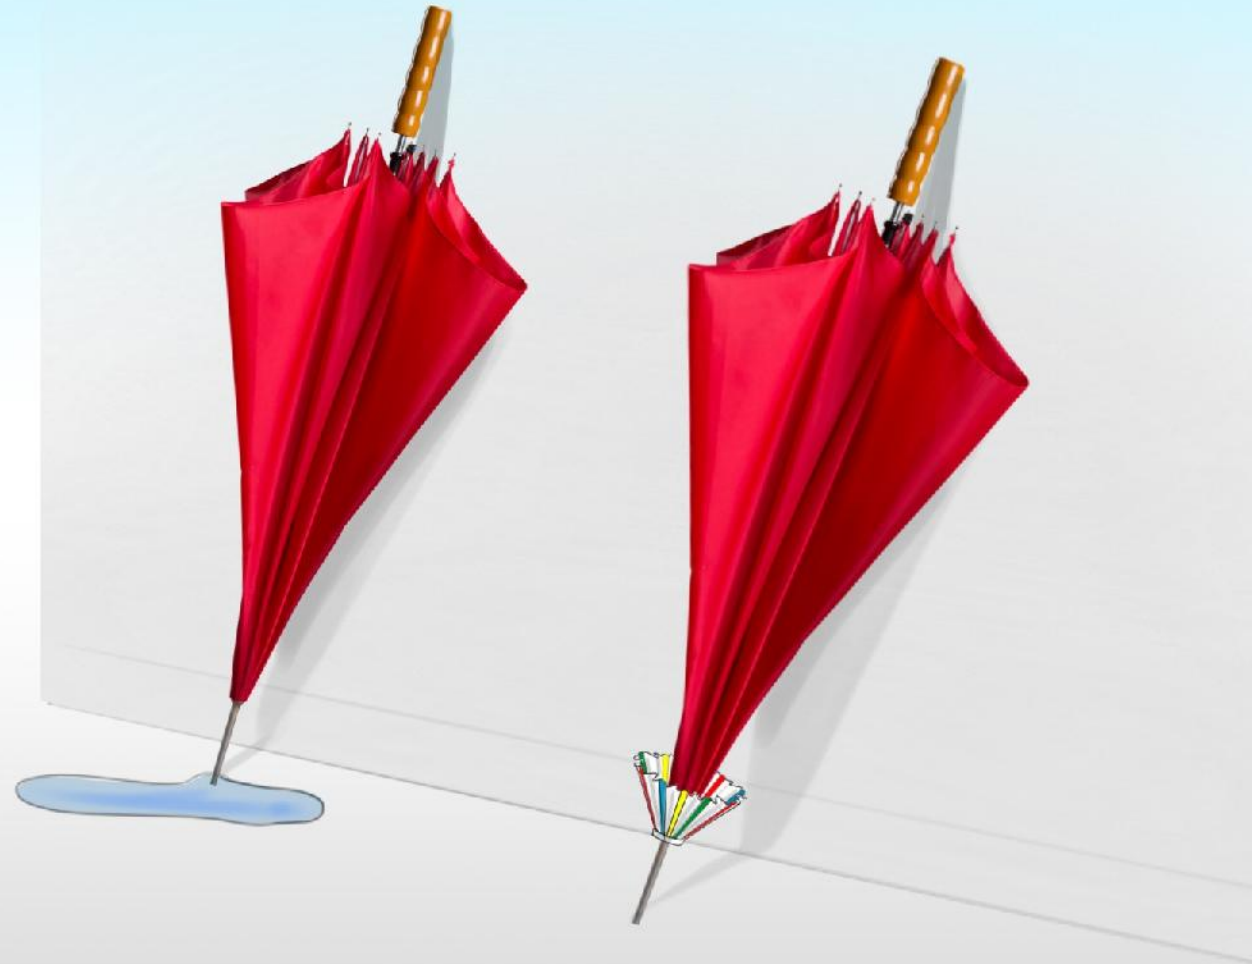

Introducing NOTaDRIP™

No more puddles on the floor with NOTaDRIP™ catch cup

NOTaDRIP™ just slides on and LOCKS into position

NOTaDRIP™ opens out with the umbrella

HELPS to stop the umbrella turning inside out in strong wind with good re-inforcement